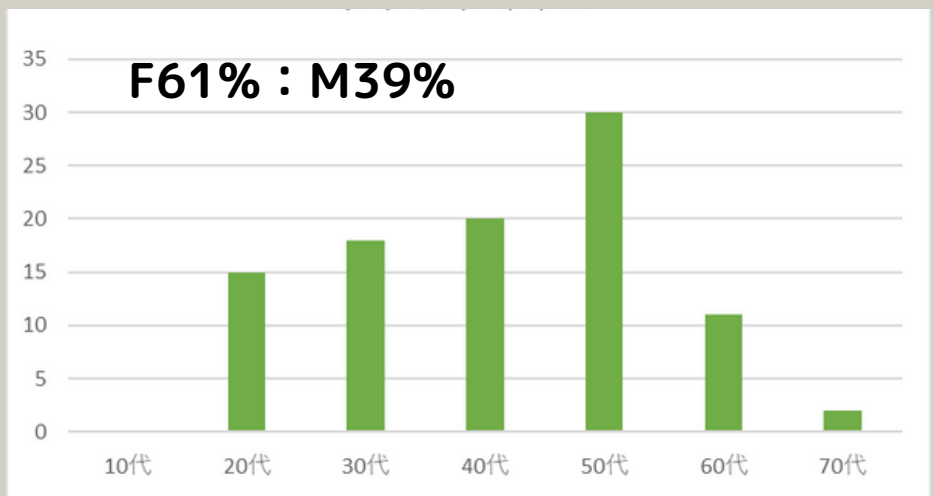

空き表記となっても、既にご予約が入ってしまっている可能性もございますので
学生登録の際に念のためお問い合わせいただくことをおすすめします。
残室0の場合でもお部屋のアレンジが可能なケースがあります。
直接担当者までお問い合わせくださいませ。

シェアタイプ（女性・男性）ご利用の学生から非常にご満足の声を頂いております。
コストを抑えてご留学頂けるのはもちろん、シェアルームで他国籍の学生と過ごすことで
クラス以外の時間も英語に触れることができますし、
何より英語初心者の方はルームメイトの存在にとっても助けられているようです。
是非、リアルな声をカウンセリングにお役立てくださいませ。

WALES 国籍・年齢・男女比率

2024.3.1現在

先月に韓国のファミリーが多数卒業されましたので平均年齢がやや高めとなりました。
日本人学生では2名のリピーターが再留学に来てくださいました。内お一人は
2018年にご留学されていた方で、昔とずいぶん変わったWALESに驚かれていました