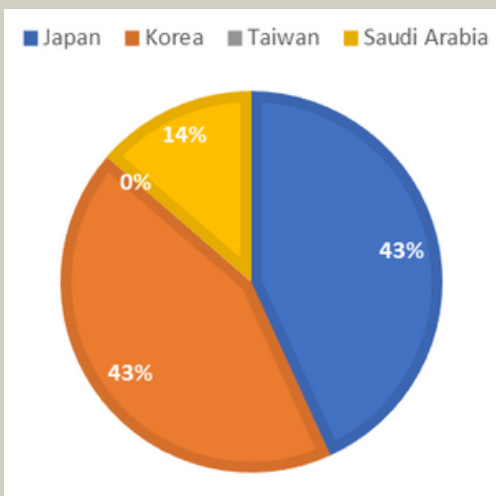

空き表記となっても、既にご予約が入ってしまっている可能性もございますので
学生登録の際に念のためお問い合わせいただくことをおすすめします。
残室0の場合でもお部屋のアレンジが可能なケースがあります。
直接担当者までお問い合わせくださいませ。

シェアタイプ（女性・男性）ご利用の学生から非常にご満足の声を頂いております。
コストを抑えてご留学頂けるのはもちろん、シェアルームで他国籍の学生と過ごすことで
クラス以外の時間も英語に触れることができますし、
何より英語初心者の方はルームメイトの存在にとっても助けられているようです。
是非、リアルな声をカウンセリングにお役立てくださいませ。

WALES 国籍・年齢・男女比率

2024.3.1現在

先月に韓国のファミリーが多数卒業されましたので平均年齢がやや高めとなりました。
日本人学生では2名のリピーターが再留学に来てくださいました。内お一人は
2018年にご留学されていた方で、昔とずいぶん変わったWALESに驚かれていました